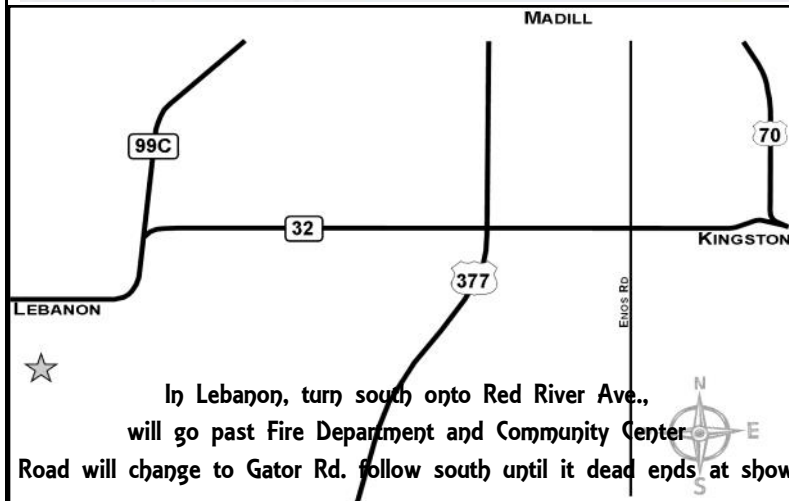

TRACTOR PULL
2 CHANCES TO SEE
FRIDAY 4:00 P.M.
SATURDAY 3:00P.M.

Tractor Rodeo
Saturday 2:00 P.M.

**KIDDIE PEDAL
TRACTOR PULL**

(under 9)

SATURDAY
1:00 P.M.

(pedal tractor
supplied)

Need More Information Feel Free to Contact One of Our Officers!